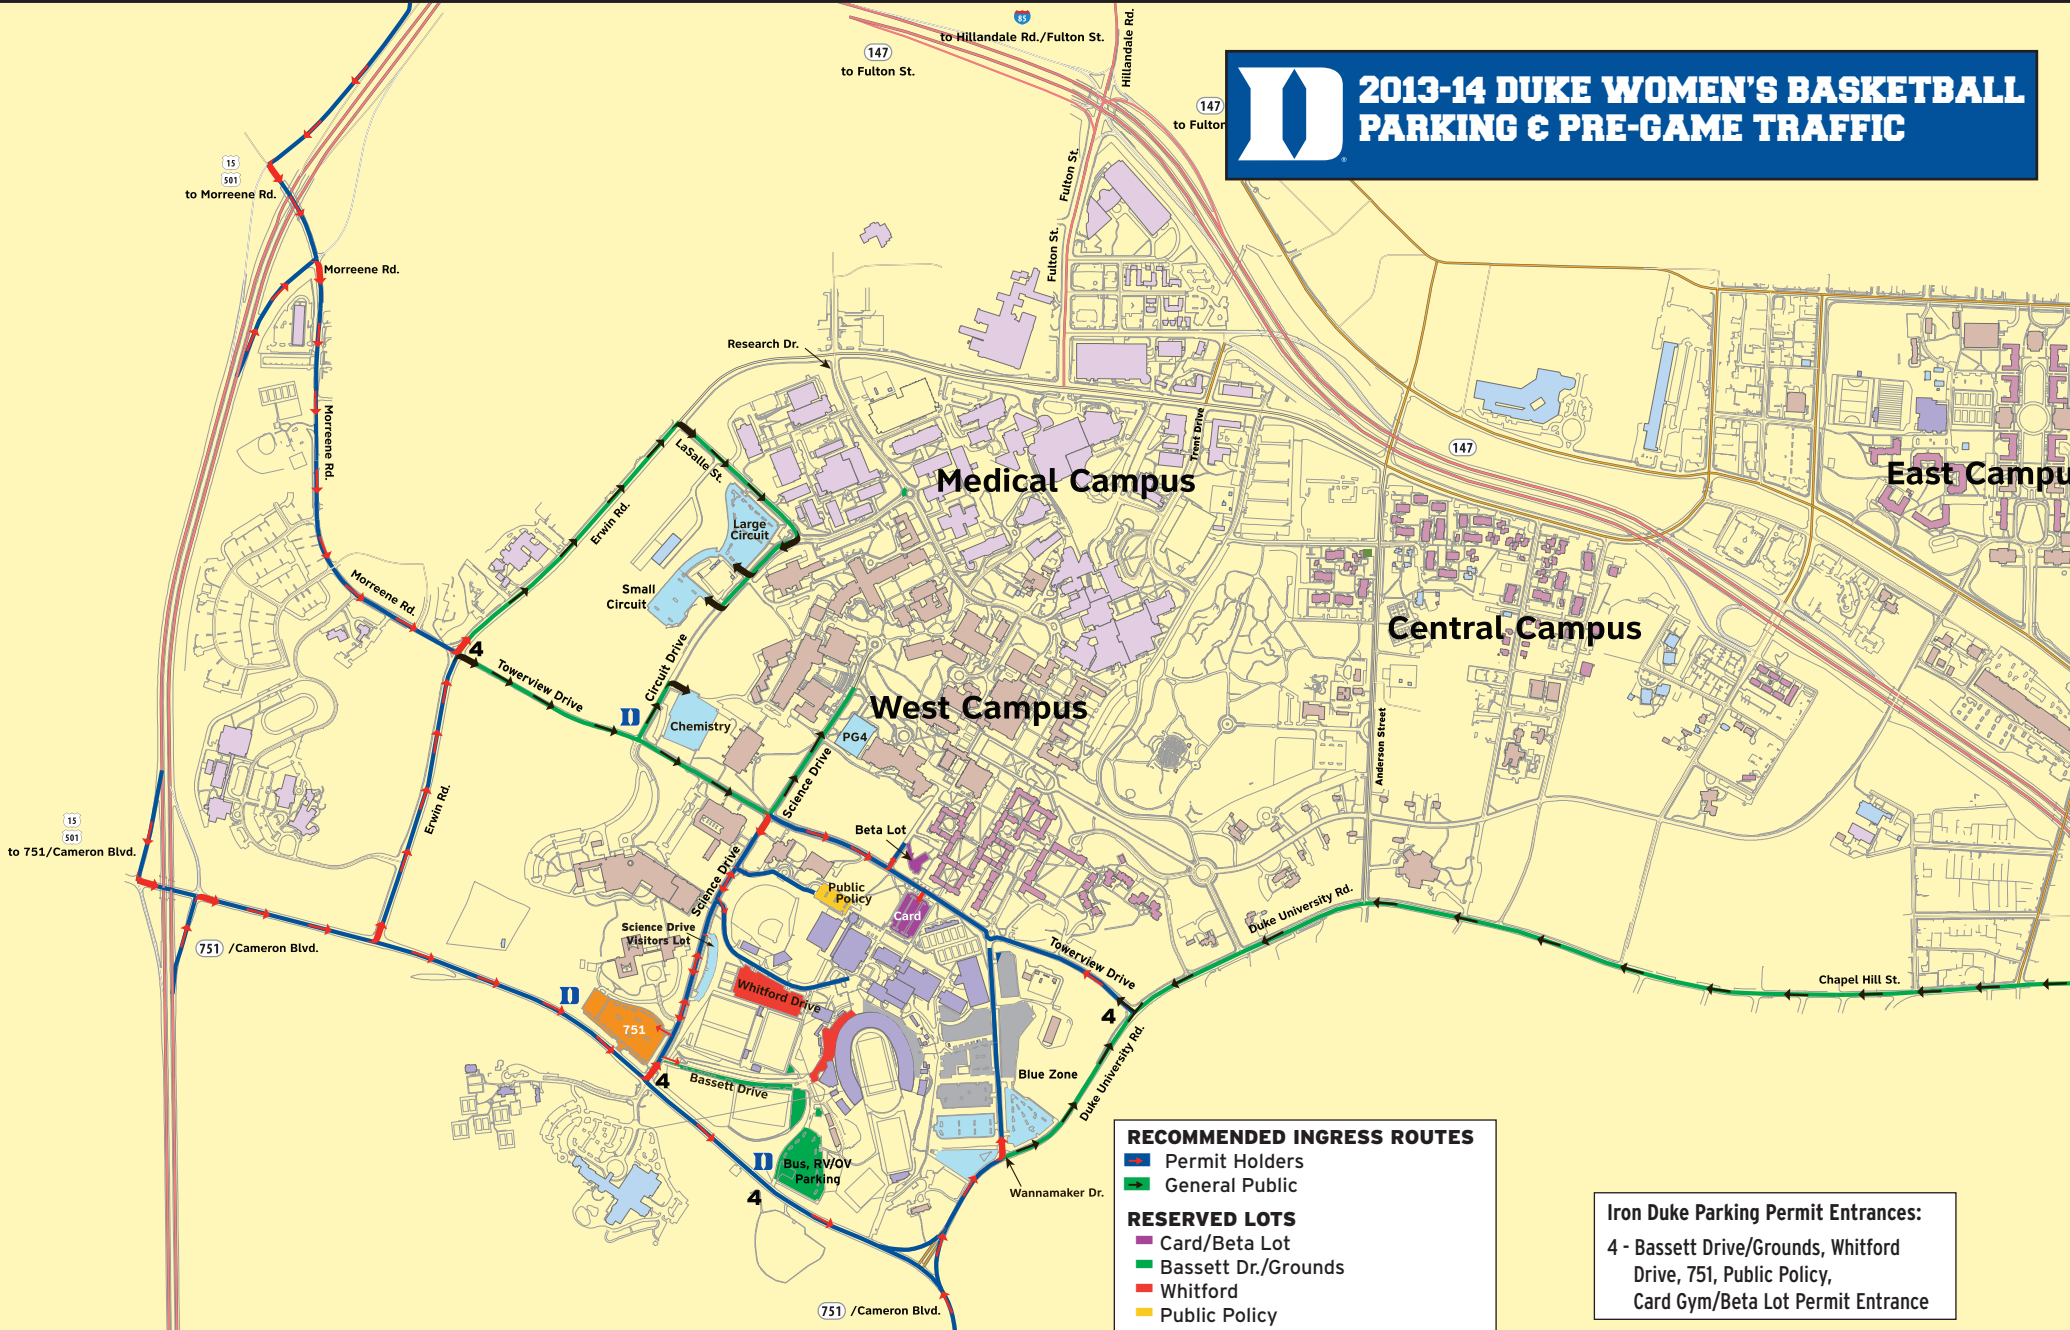

2013-14 DUKE WOMEN'S BASKETBALL PARKING & PRE-GAME TRAFFIC

Notes:

- Ingress traffic plan enacted 2 hours prior to tip-off
- General Public parking for persons with disabilities is located in Science Drive Visitor's Lot. Accessible drop-off for general public and persons with disabilities is available on Whitford Drive in front of Cameron Indoor Stadium.
- General Public Parking in the Blue Zone, Chemistry, Small Circuit, and Large Circuit Lots for all women's basketball games is free of charge.
- General Public Parking in PG4 costs \$5 (cash only).

- RECOMMENDED INGRESS ROUTES**
- Permit Holders
 - General Public
- RESERVED LOTS**
- Card/Beta Lot
 - Bassett Dr./Grounds
 - Whitford
 - Public Policy
 - 751
- GENERAL PUBLIC LOTS**
- Small Circuit
 - Large Circuit
 - Chemistry
 - Science Drive Visitors Lot (Persons with Disabilities Parking)
 - PG4
 - Blue Zone

Iron Duke Parking Permit Entrances:

- 4 - Bassett Drive/Grounds, Whitford Drive, 751, Public Policy, Card Gym/Beta Lot Permit Entrance

Estimated Walk Times from General Public Parking Lots:

- Blue Zone - 6 minutes
- Chemistry Lot - 8 minutes
- PG4 - 8 minutes
- Small Circuit Lot - 12 minutes
- Large Circuit Lot - 14 minutes